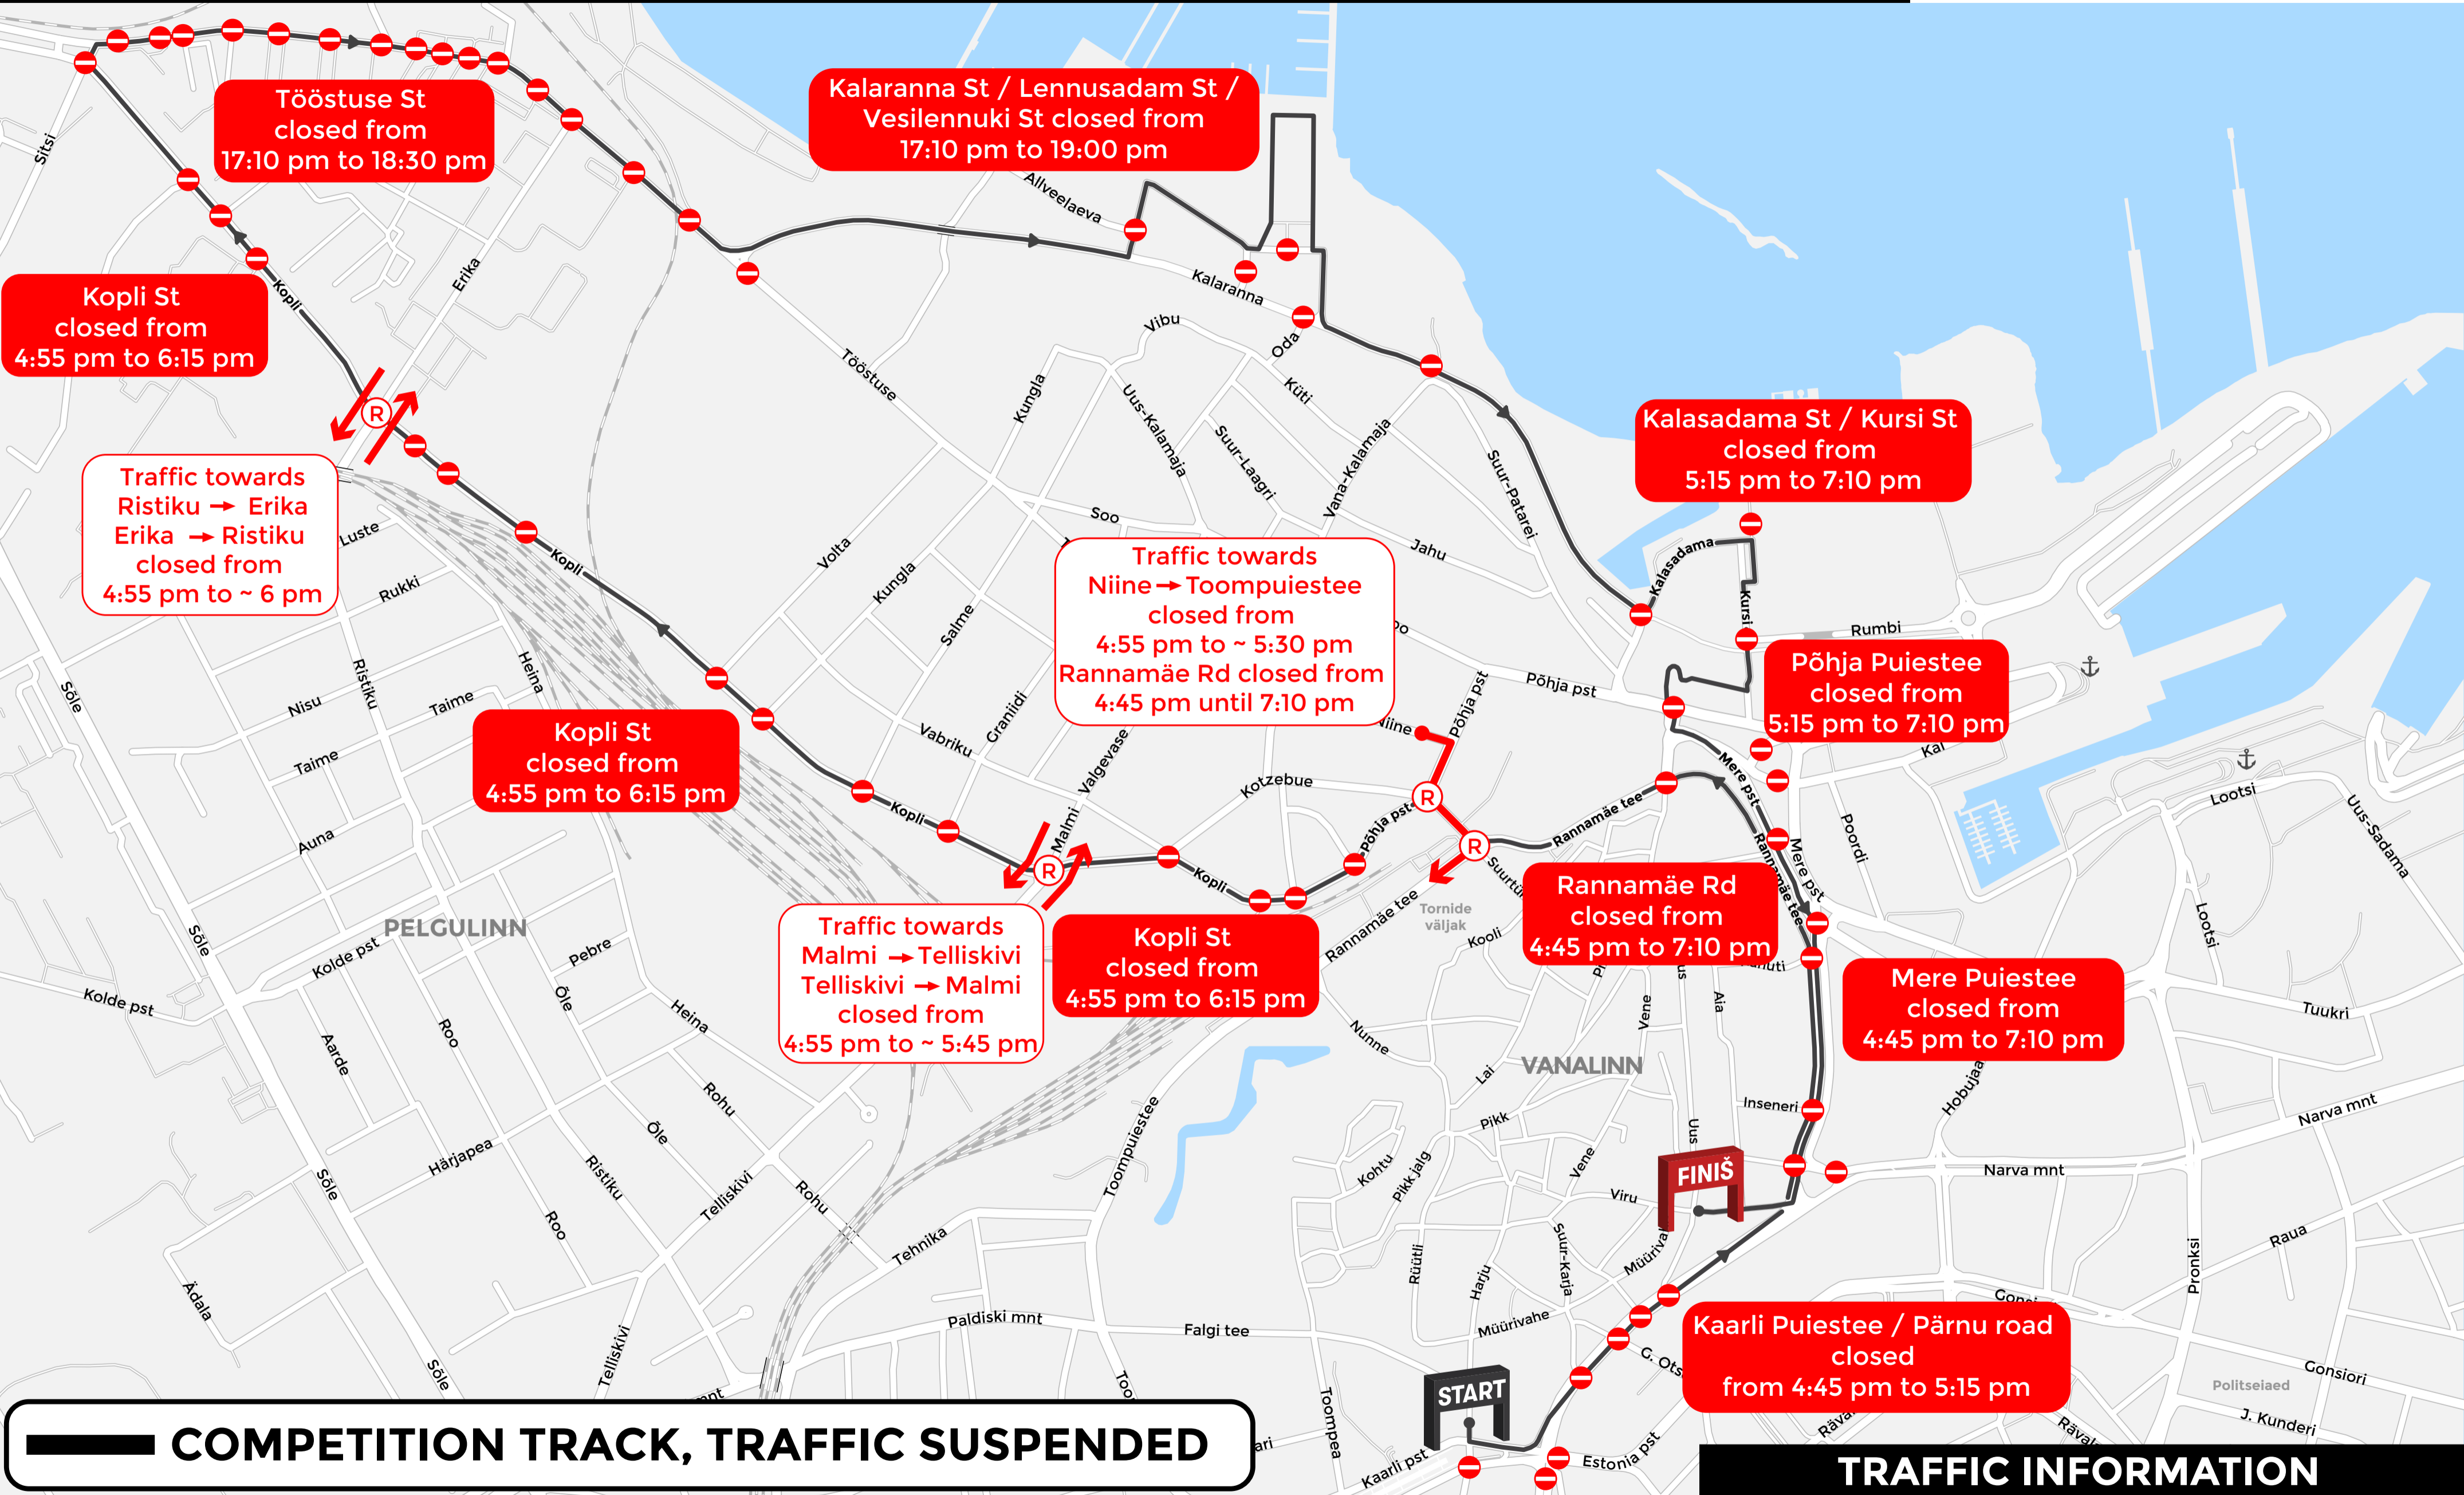

SATURDAY, SEPTEMBER 7 TRAFFIC ARRANGEMENTS

Tööstuse St closed from 17:10 pm to 18:30 pm

Kalaranna St / Lennusadam St / Vesilennuki St closed from 17:10 pm to 19:00 pm

Kopli St closed from 4:55 pm to 6:15 pm

Traffic towards Ristiku → Erika
Erika → Ristiku closed from 4:55 pm to ~ 6 pm

Kalasadama St / Kursi St closed from 5:15 pm to 7:10 pm

Traffic towards Niine → Toompuiestee closed from 4:55 pm to ~ 5:30 pm
Rannamäe Rd closed from 4:45 pm until 7:10 pm

Põhja Puiestee closed from 5:15 pm to 7:10 pm

Kopli St closed from 4:55 pm to 6:15 pm

Traffic towards Malmi → Telliskivi
Telliskivi → Malmi closed from 4:55 pm to ~ 5:45 pm

Kopli St closed from 4:55 pm to 6:15 pm

Rannamäe Rd closed from 4:45 pm to 7:10 pm

Mere Puiestee closed from 4:45 pm to 7:10 pm

Kaarli Puiestee / Pärnu road closed from 4:45 pm to 5:15 pm

COMPETITION TRACK, TRAFFIC SUSPENDED

TRAFFIC INFORMATION
jooks.ee | liiklus@jooks.ee