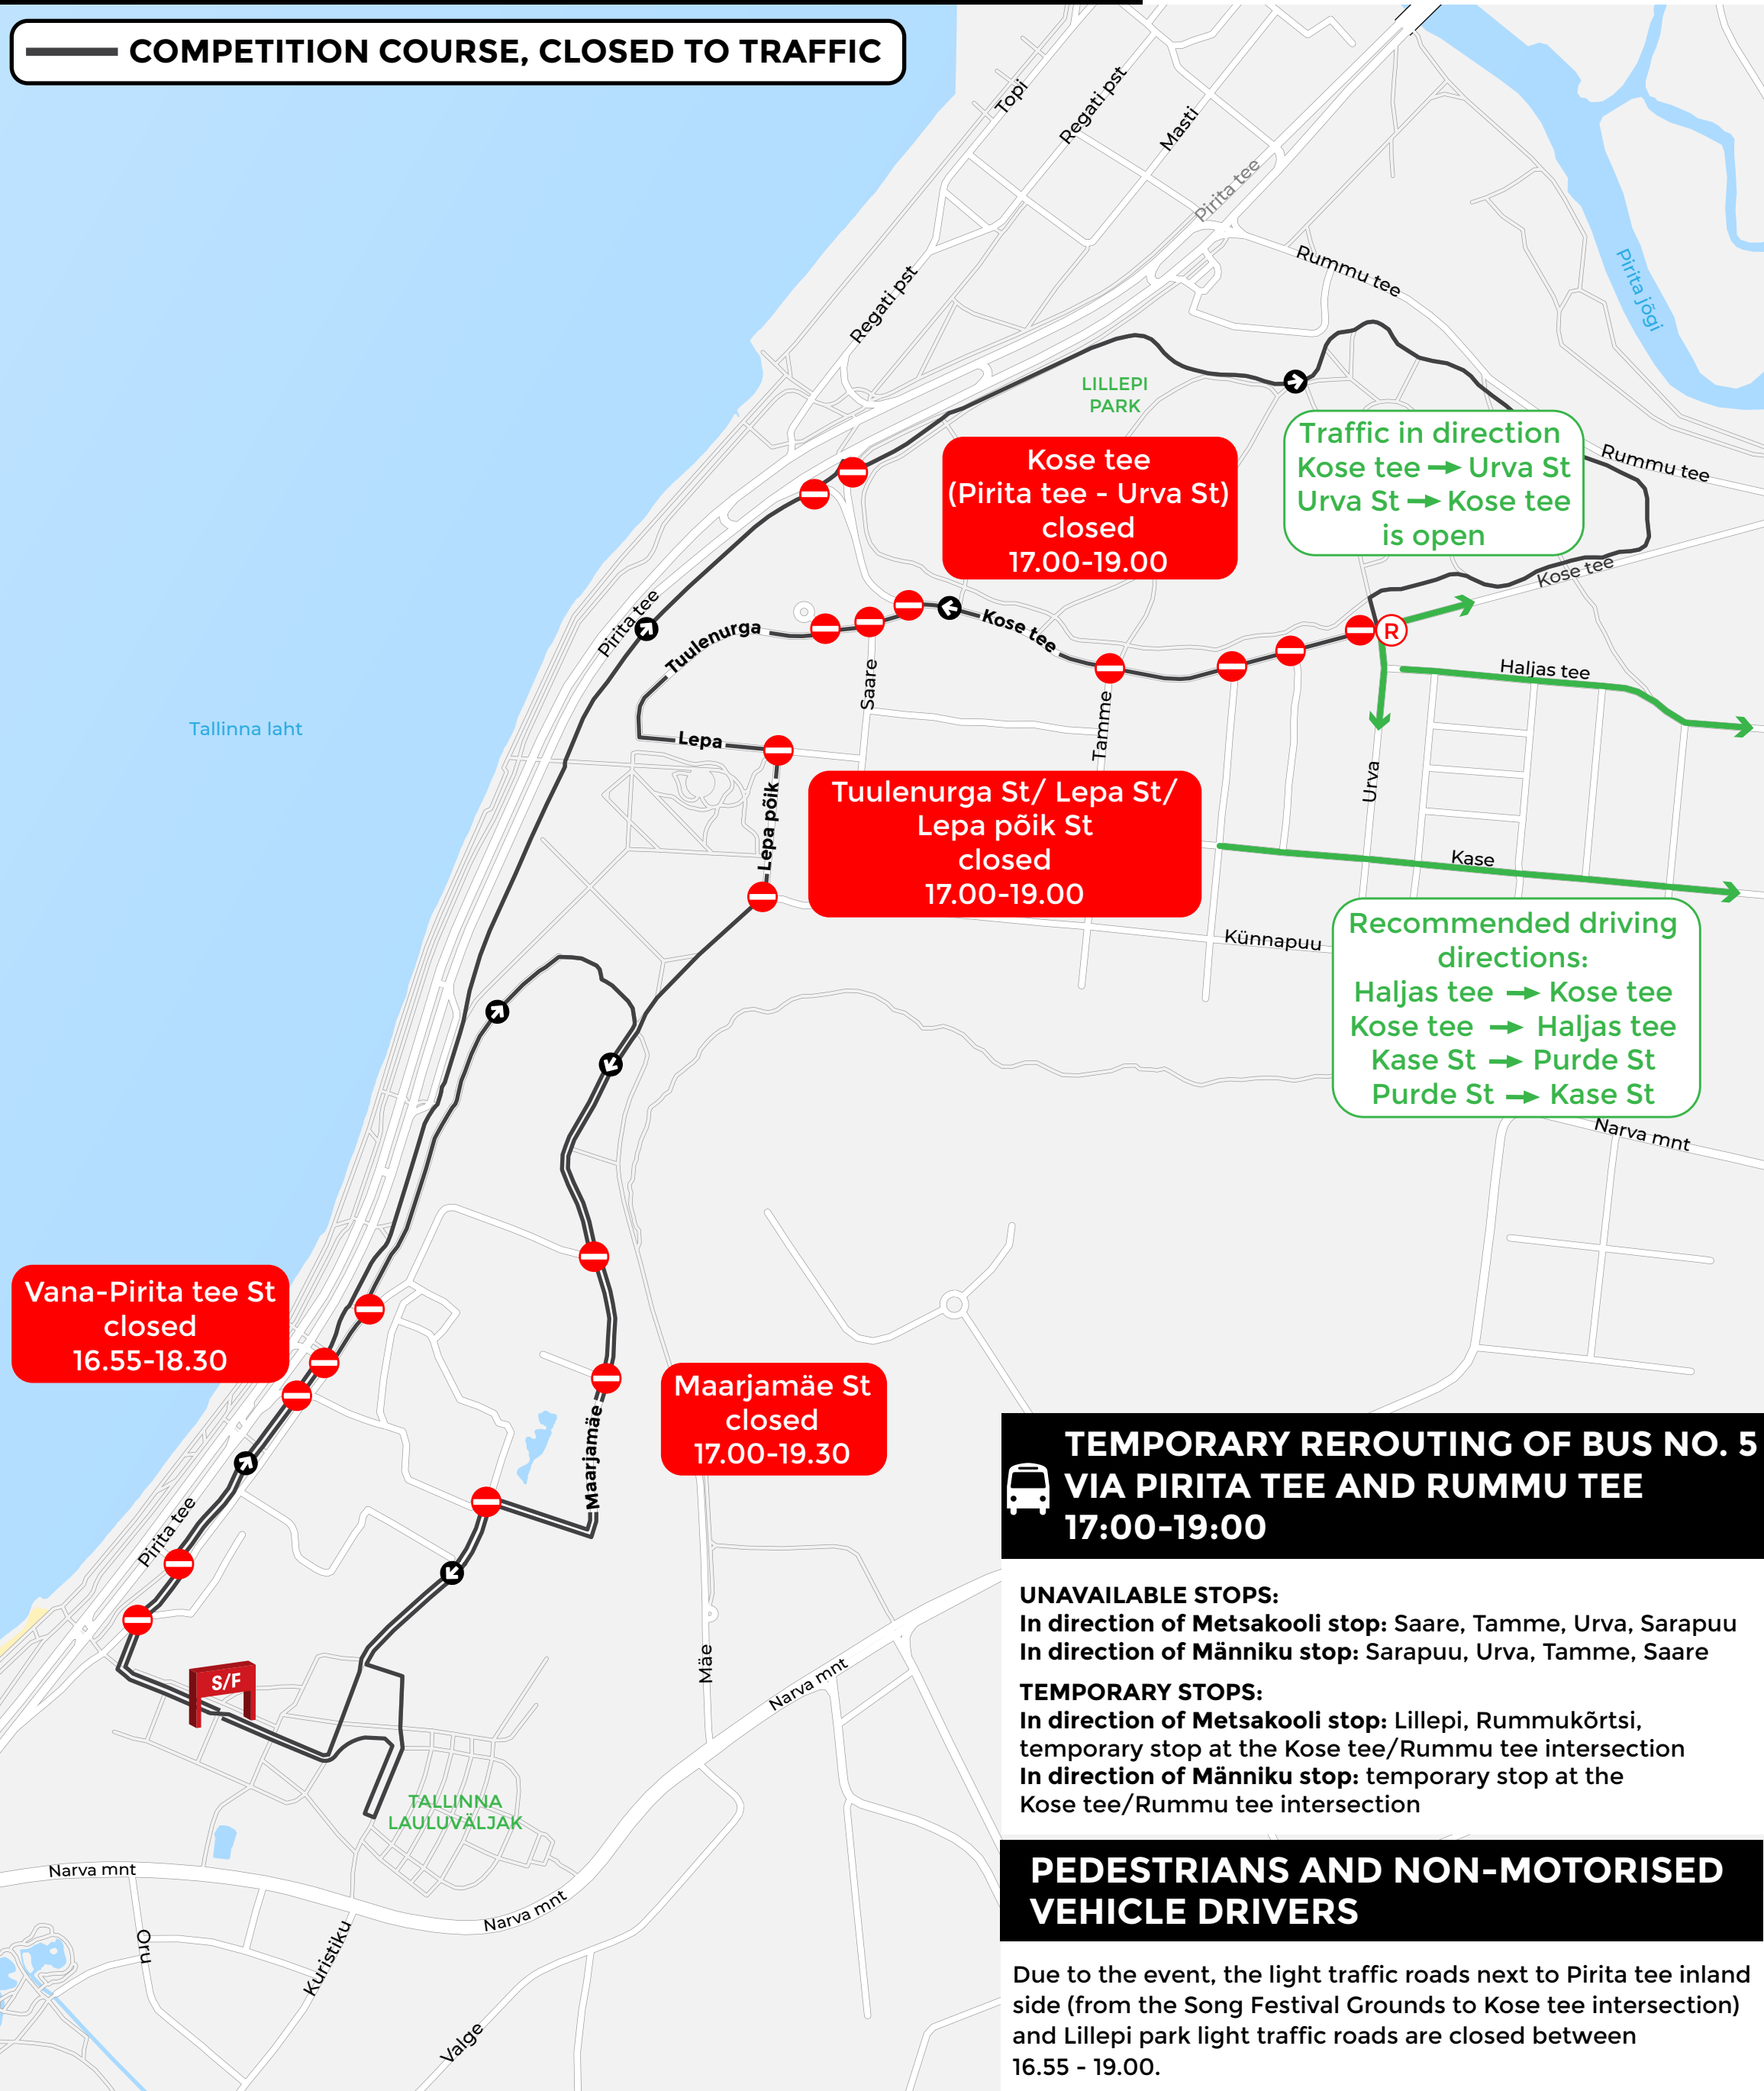

TRAFFIC ARRANGEMENT ON SATURDAY, 11 SEPTEMBER 16.55 - 19.30

COMPETITION COURSE, CLOSED TO TRAFFIC

**Kose tee
(Pirita tee - Urva St)
closed
17.00-19.00**

Traffic in direction
Kose tee → Urva St
Urva St → Kose tee
is open

**Tuulenurga St/ Lepa St/
Lepa põik St
closed
17.00-19.00**

**Recommended driving
directions:**
Haljas tee → Kose tee
Kose tee → Haljas tee
Kase St → Purde St
Purde St → Kase St

**Vana-Pirita tee St
closed
16.55-18.30**

**Maarjamäe St
closed
17.00-19.30**

**TEMPORARY REROUTING OF BUS NO. 5
VIA PIRITA TEE AND RUMMU TEE
17:00-19:00**

UNAVAILABLE STOPS:
In direction of Metsakooli stop: Saare, Tamme, Urva, Sarapuu
In direction of Männiku stop: Sarapuu, Urva, Tamme, Saare

**PEDESTRIANS AND NON-MOTORISED
VEHICLE DRIVERS**

Due to the event, the light traffic roads next to Pirita tee inland side (from the Song Festival Grounds to Kose tee intersection) and Lillepi park light traffic roads are closed between 16.55 - 19.00.